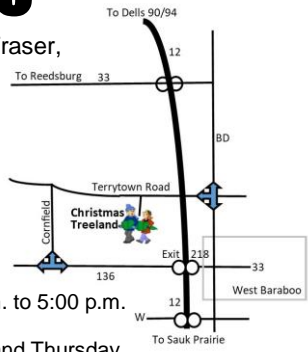

You'll love our trees!

Save $3.00*

On any **Premium** Concolor, Fraser,
or White Pine.
Open Friday, Nov. 24.

Christmas Treeland

E10861 Terrytown Road
Baraboo, Wisconsin 53913
Phone (608) 356-3307
www.ChristmasTreeland.com

Friday, Sunday, Monday 10 a.m. to 5:00 p.m.

Saturday 9 a.m. to 5:00 p.m.

Closed Tuesday, Wednesday, and Thursday.

🎄 Gifts & Crafts 🎄 Fresh Wreaths 🎄 Free Treats for Kids

*Expires 12/17/17, limit one (1) coupon per purchase.
Not valid on tabletops or bargain trees.

Web 2017